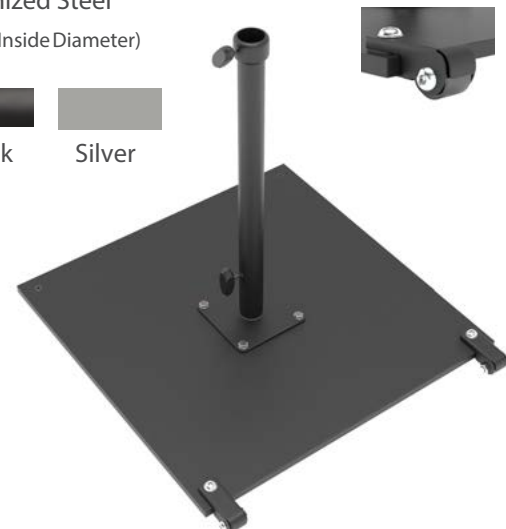

CRL100 MSRP $1,070.00
100 lb. Commercial Base W/Casters

Weight 105 Lbs.
Material Galvanized Steel
Base Tube 1 1/2" (Inside Diameter)
Color Black, Silver