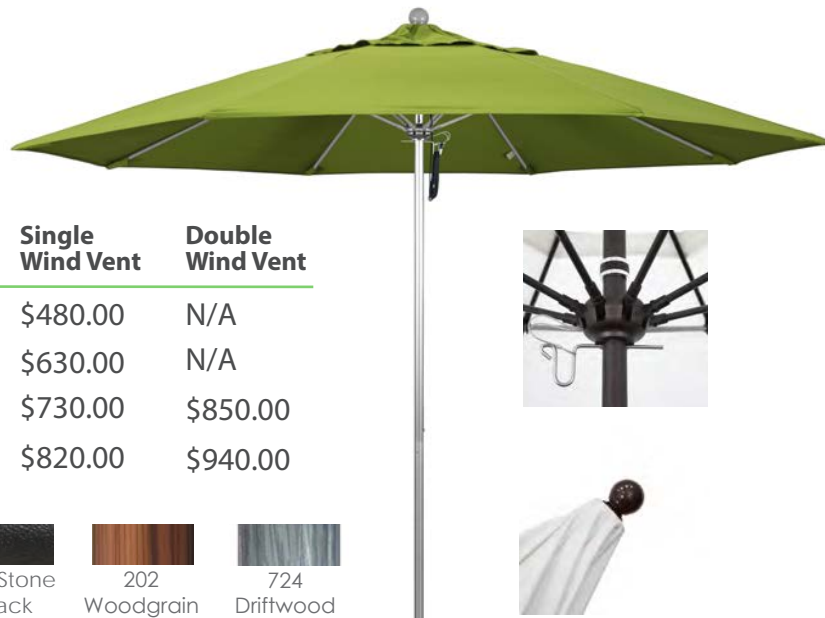

Fabric	Single Wind Vent	Double Wind Vent
Olefin:	$480.00	N/A
Pacifica:	$630.00	N/A
Sunbrella 1A:	$730.00	$850.00
Sunbrella 2A:	$820.00	$940.00